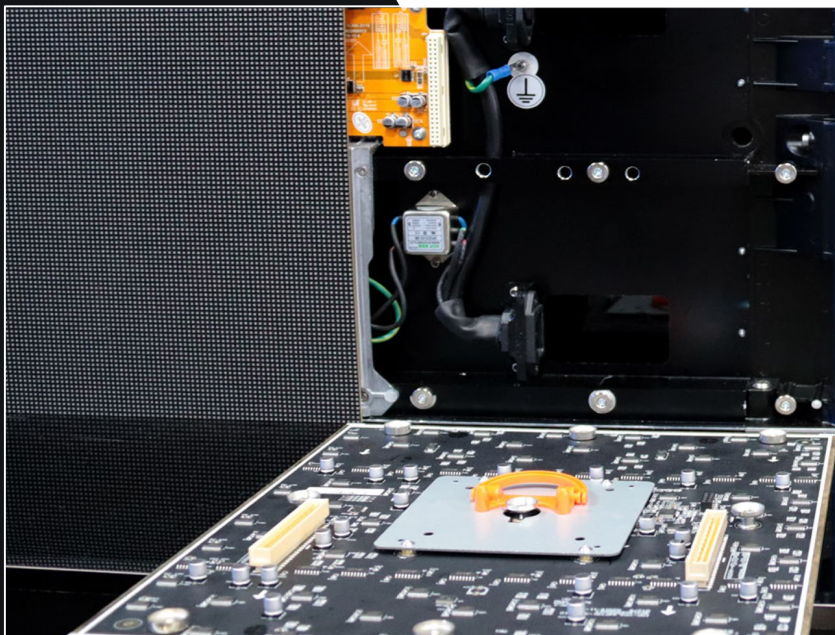

FIY SERIES

INDOOR FIXED LED DISPLAY

P1.6 / P2.6

CANBEST Opto-Electrical Science & Technology Co., Ltd

Ultra-thin and light

The thickness of cabinet with 1024 mm and 288 mm is only 40 mm, and 23 Kgs/m², 6KGS/panel

Perfect 16:9 aspect ratio, a better visual enjoyment

Support 2K / 4K / 8K video sources
dot by dot., bringing more
wonderful display effects.

P1.6 3*6 Panels : 1920*1080

Cableless connection, simple maintenance

CANBEST
LED

Fully front maintenance, no need back maintaining space

Magnetic module design, you can maintain it
from front by the magnetic tool.

FIY SERIES

Various installation type support

support hanging, stacking, wall mounted and ceiling mounted, solving the problem of maintaining space

1024*288*40

768*288*40

512*288*40

Right-Angel

Convex

Concave

FIY Series Specifications		
Model	FIY 1.6	FIY 2.6
Pixel Pitch(mm)	1.6	2.6
Pixel Density(dot/m2)	390625	140625
LED Type	SMD1010	SMD2121
Module Size(mm*mm)	256*288	256*288
Cabinet Size(mm*mm*mm)	1024*288*40 / 768*288*40 / 512*288*40	
Cabinet Weight(±0.25kg)	2007/6/5	
Cabinet Resolution(px*px)	640*180/480*180/320*180	384*108/288*108/192*108
Horizontal Viewing Angle(Deg)	140	140
Vertical Viewing Angle(Deg)	150	150
Gray Scale(bit)	16	16
Refresh Rate(Hz)	3840	3840
Max Power Consumption(W/sqm)	640	640
Average Power Consumption(W/sqm)	256	256
Input Voltage(V)	AC 100-240	AC 100-240
Ingress Protection	IP20	IP20
Working Environment	Indoor	