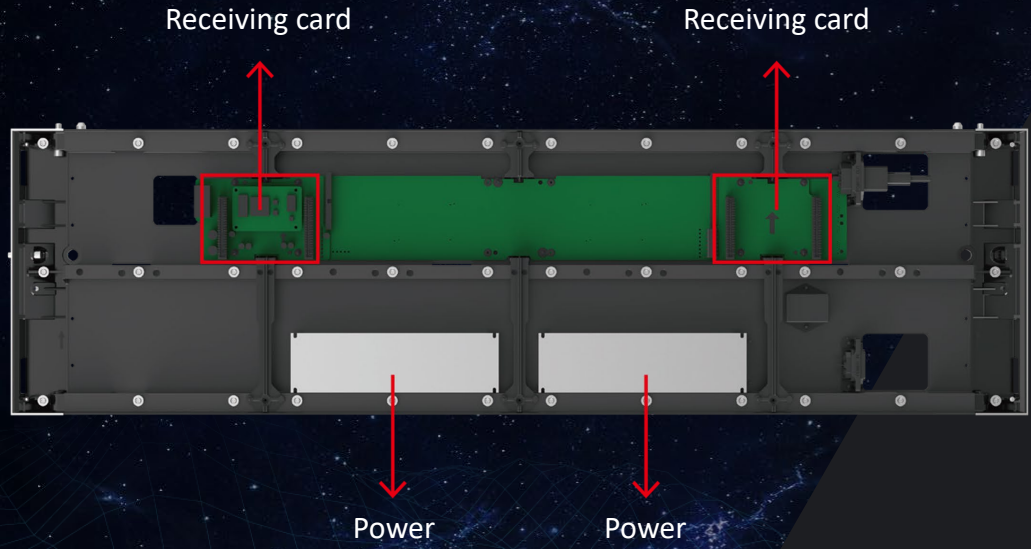

FIY SERIES

INDOOR FIXED LED DISPLAY

P1.6 / P2.6

CANBEST Opto-Electrical Science & Technology Co., Ltd

Ultra-thin and light

The thickness of cabinet with 1024 mm and 288 mm is only 40 mm, and 23 Kgs/m², 6KGS/panel

Perfect 16:9 aspect ratio, a better visual enjoyment

Support 2K / 4K / 8K video sources
dot by dot., bringing more
wonderful display effects.

P1.6 3*6 Panels : 1920*1080

Cableless connection, simple maintenance

Tidy inner layout, also reducing the malfunctioning possibility caused by cable

Backup for both power and data, assuring the working status in case of problems

Once one of the power or data can't work normally, the backup will start to ensure the screen working

CANBEST
LED

Fully front maintenance, no need back maintaining space

Magnetic module design, you can maintain it
from front by the magnetic tool.

FIY SERIES

Various installation type support

support hanging, stacking, wall mounted and ceiling mounted, solving the problem of maintaining space