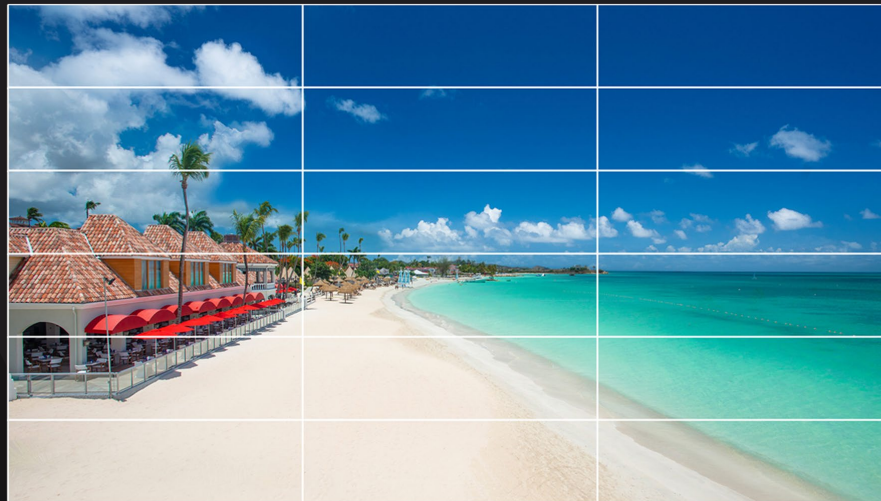

Perfect 16:9 aspect ratio, a better visual enjoyment

Support 2K / 4K / 8K video sources
dot by dot., bringing more
wonderful display effects.

P1.6 3*6 Panels : 1920*1080

Cableless connection, simple maintenance