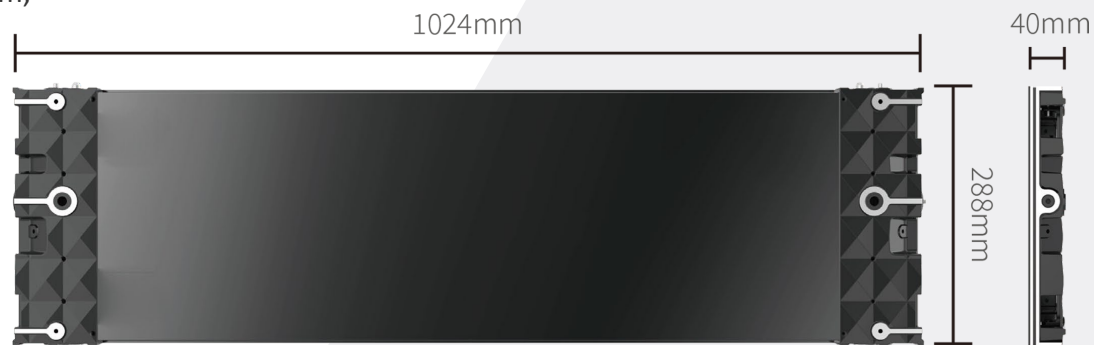

FIY SERIES

INDOOR FIXED LED DISPLAY

P1.6 / P2.6

CANBEST Opto-Electrical Science & Technology Co., Ltd

Ultra-thin and light

The thickness of cabinet with 1024 mm and 288 mm is only 40 mm, and 23 Kgs/m², 6KGS/panel

Perfect 16:9 aspect ratio, a better visual enjoyment

Support 2K / 4K / 8K video sources
dot by dot., bringing more
wonderful display effects.

P1.6 3*6 Panels : 1920*1080

Cableless connection, simple maintenance

Hanging

Stacking

Ceiling mounted

Three cabinet size and flexible installation shape

There will be 1024*2888 mm ,768*288 mm and 512*288 mm to choose . We can customize into bevel angle cabinet to meet the demands of applications. Such as right-angle, cube and convex and concave type.

1024*288*40

768*288*40

512*288*40

Right-Angel

Convex

Concave

FIY Series Specifications		
Model	FIY 1.6	FIY 2.6
Pixel Pitch(mm)	1.6	2.6
Pixel Density(dot/m2)	390625	140625
LED Type	SMD1010	SMD2121
Module Size(mm*mm)	256*288	256*288
Cabinet Size(mm*mm*mm)	1024*288*40 / 768*288*40 / 512*288*40	
Cabinet Weight(±0.25kg)	2007/6/5	
Cabinet Resolution(px*px)	640*180/480*180/320*180	384*108/288*108/192*108
Horizontal Viewing Angle(Deg)	140	140
Vertical Viewing Angle(Deg)	150	150
Gray Scale(bit)	16	16
Refresh Rate(Hz)	3840	3840
Max Power Consumption(W/sqm)	640	640
Average Power Consumption(W/sqm)	256	256
Input Voltage(V)	AC 100-240	AC 100-240
Ingress Protection	IP20	IP20
Working Environment	Indoor	